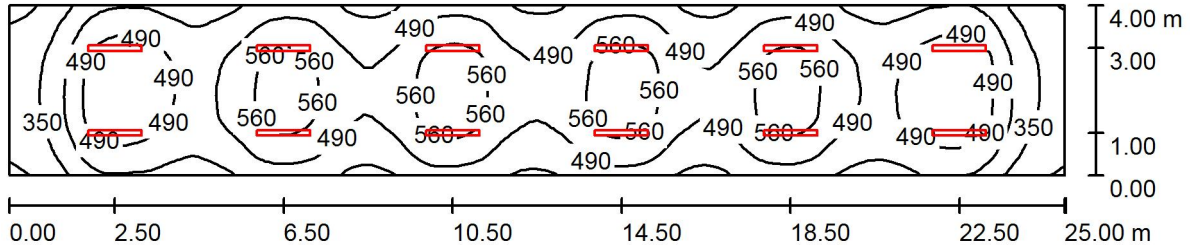

Operator TRAN QUANG
 Telephone 0938252474
 Fax
 e-Mail quangtran@tuanphattpt.com.vn

FACET / Summary

Height of Room: 3.200 m, Mounting Height: 3.200 m, Light loss factor: 0.80 Values in Lux, Scale 1:179

Surface	ρ [%]	E_{av} [lx]	E_{min} [lx]	E_{max} [lx]	u_0
Workplane	/	481	266	599	0.553
Floor	27	433	271	507	0.626
Ceiling	80	209	137	773	0.658
Walls (4)	64	320	191	567	/

Workplane:

Height: 0.760 m
 Grid: 128 x 32 Points
 Boundary Zone: 0.000 m

Illuminance Quotient (according to LG7): Walls / Working Plane: 0.697, Ceiling / Working Plane: 0.434.

Luminaire Parts List

No.	Pieces	Designation (Correction Factor)	Φ (Luminaire) [lm]	Φ (Lamps) [lm]	P [W]
1	12	TPT LED Waterproof 48W 6500K (1.000)	5667	5760	48.0
			Total: 68005	Total: 69120	576.0

Specific connected load: $5.76 \text{ W/m}^2 = 1.20 \text{ W/m}^2/100 \text{ lx}$ (Ground area: 100.00 m^2)

CÔNG TY TNHH KỸ THUẬT CÔNG NGHỆ TUẤN PHÁT TPT
289/10 Đường số 10, Phường 8, Q. Gò Vấp, TP.HCM